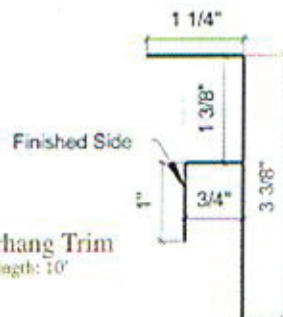

# Commercial Rib Trims

**CR Z-bar**  
Available Length: 10'

**CR/GR Overhang Trim**  
Available Length: 10'

**CR J-channel**  
Available Length: 10'

**CR Rat Guard**  
Available Length: 10'

**CR Corner/Rake**  
Available Length:  
8' - 10' - 12' - 14' - 16' - 18' - 20'

Special trim prices based on total inches x total bends. A hem is one bend.

**\*STOCKED TRIM**