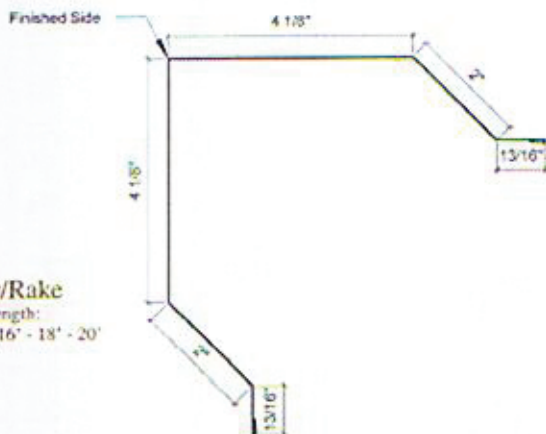

# Commercial Rib Trims

**CR Z-bar**  
Available Length: 10'

**CR/GR Overhang Trim**  
Available Length: 10'

**CR J-channel**  
Available Length: 10'

**CR Rat Guard**  
Available Length: 10'

**CR Corner/Rake**  
Available Length:  
8' - 10' - 12' - 14' - 16' - 18' - 20'

Special trim prices based on total inches x total bends. A hem is one bend.

**\*STOCKED TRIM**