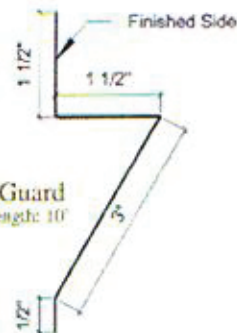

# Commercial Rib Trims

**CR Z-bar**  
Available Length: 10'

**CR/GR Overhang Trim**  
Available Length: 10'

**CR J-channel**  
Available Length: 10'

**CR Rat Guard**  
Available Length: 10'

**CR Corner/Rake**  
Available Length:  
8' - 10' - 12' - 14' - 16' - 18' - 20'

Special trim prices based on total inches x total bends. A hem is one bend.

**\*STOCKED TRIM**