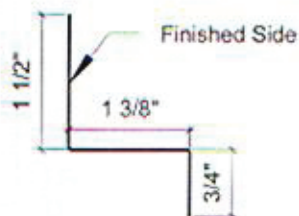

# Commercial Rib Trims

**CR Z-bar**  
Available Length: 10'

**CR/GR Overhang Trim**  
Available Length: 10'

**CR J-channel**  
Available Length: 10'

**CR Rat Guard**  
Available Length: 10'

**CR Corner/Rake**  
Available Length:  
8' - 10' - 12' - 14' - 16' - 18' - 20'

Special trim prices based on total inches x total bends. A hem is one bend.

**\*STOCKED TRIM**