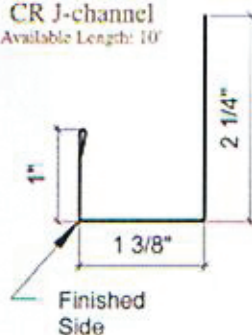

# Commercial Rib Trims

**CR Z-bar**  
Available Length: 10'

**CR/GR Overhang Trim**  
Available Length: 10'

**CR J-channel**  
Available Length: 10'

**CR Rat Guard**  
Available Length: 10'

**CR Corner/Rake**  
Available Length:  
8' - 10' - 12' - 14' - 16' - 18' - 20'

Special trim prices based on total inches x total bends. A hem is one bend.

**\*STOCKED TRIM**