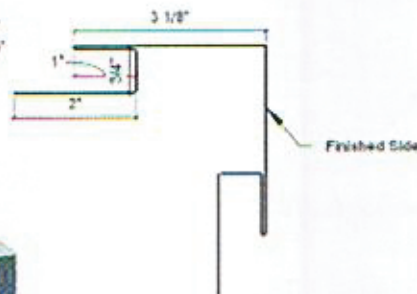

# Miscellaneous Trims

**Eave Trim**  
Available Length: 10'

**F-channel**  
Available Length: 10'

**Double Track Cover**  
Available Length: 10'

**T-bar**  
Available Length: 10'

**House Corner**  
Available Length: 10'

Special trim prices based on total inches x total bends. A hem is one bend.

"STOCKED TRIM"