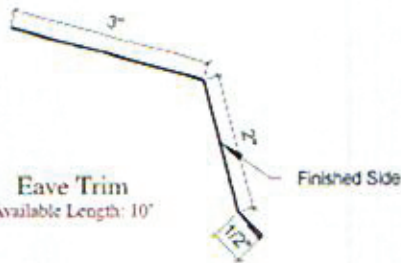

# Miscellaneous Trims

**Eave Trim**  
Available Length: 10'

**F-channel**  
Available Length: 10'

**Double Track Cover**  
Available Length: 10'

**T-bar**  
Available Length: 10'

**House Corner**  
Available Length: 10'

Special trim prices based on total inches x total bends. A hem is one bend.

"STOCKED TRIM"