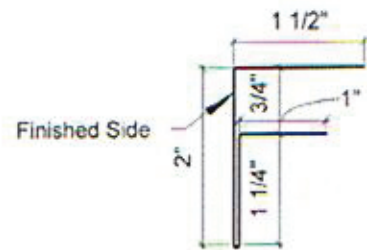

# Miscellaneous Trims

**Eave Trim**  
Available Length: 10'

**F-channel**  
Available Length: 10'

**Double Track Cover**  
Available Length: 10'

**T-bar**  
Available Length: 10'

**House Corner**  
Available Length: 10'

Special trim prices based on total inches x total bends. A hem is one bend.

"STOCKED TRIM"