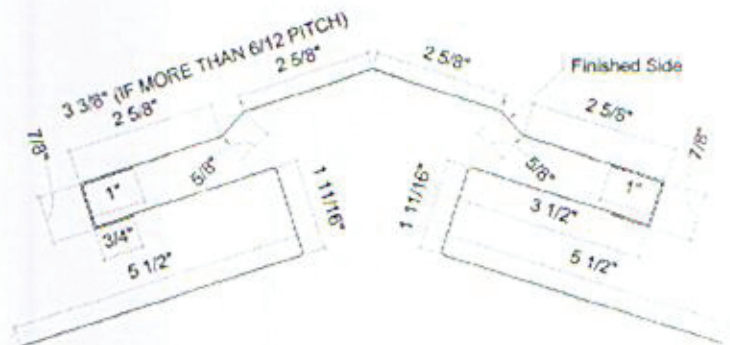

## Standing Seam Trim

- 1** **SS Rake Trim**  
Available Length:  
8' - 10' - 12' - 14' - 16' - 18' - 20'

- 2** **SS Ridge Cap**  
Available Length: 10'

- 3** **Roof Edge**  
Available Length: 10'

Special trim prices based on total inches x total bends. A hem is one bend.