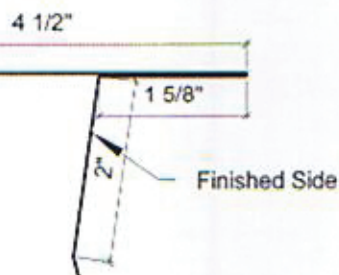

## Standing Seam Trim

- 1** **SS Rake Trim**  
Available Length:  
8' - 10' - 12' - 14' - 16' - 18' - 20'

- 2** **SS Ridge Cap**  
Available Length: 10'

- 3** **Roof Edge**  
Available Length: 10'

Special trim prices based on total inches x total bends. A hem is one bend.