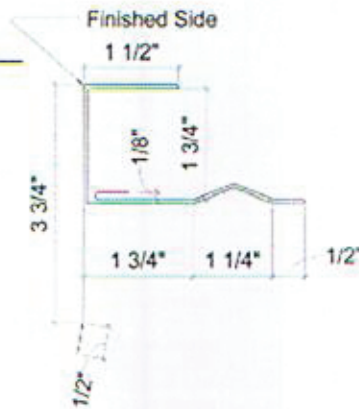

## Standing Seam Trim

- 1** **SS Rake Trim**  
Available Length:  
8' - 10' - 12' - 14' - 16' - 18' - 20'

- 2** **SS Ridge Cap**  
Available Length: 10'

- 3** **Roof Edge**  
Available Length: 10'

Special trim prices based on total inches x total bends. A hem is one bend.